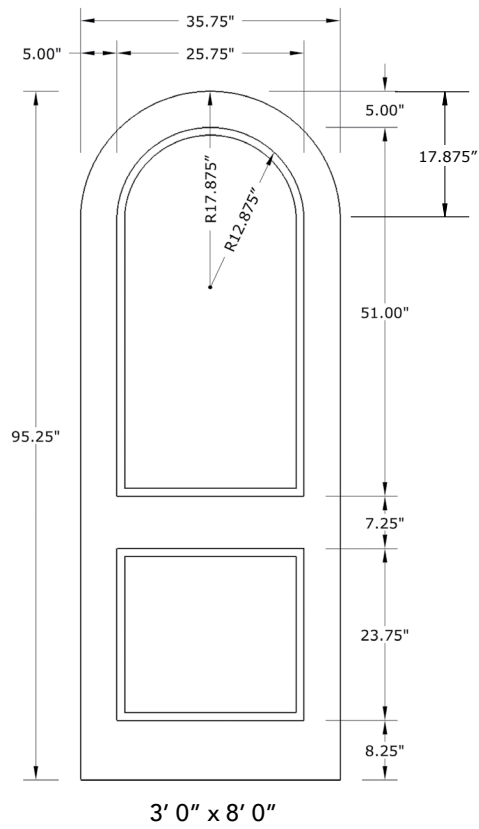

8'0" DRA2F80 TWO PANEL DOOR

RADIUS PANEL & RADIUS TOP

AVAILABLE SIZING

NOTE: BY REQUEST, DOOR HEIGHT COMES IN VARYING DIMENSIONS TO A MINIMUM OF 95". EXCESS WILL BE TAKEN FROM BOTTOM RAIL. ALL OTHER DIMENSIONS WILL REMAIN THE SAME.